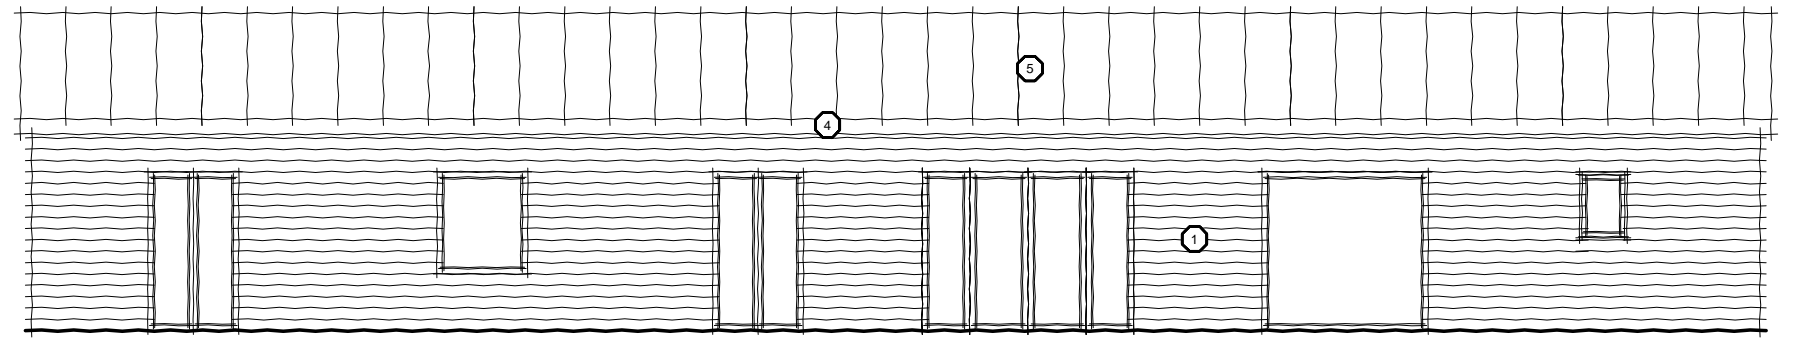

East Elevation

West Elevation

South Elevation

North Elevation

MATERIALS LEGEND

- ① Matt black horizontal timber cladding
- ② Matt black vertical timber cladding
- ③ Roof Light by Velux or similar
- ④ Barge / Fascia boards to match cladding
- ⑤ Metal standing seam roof

NOTE : All external dimensions as per existing building