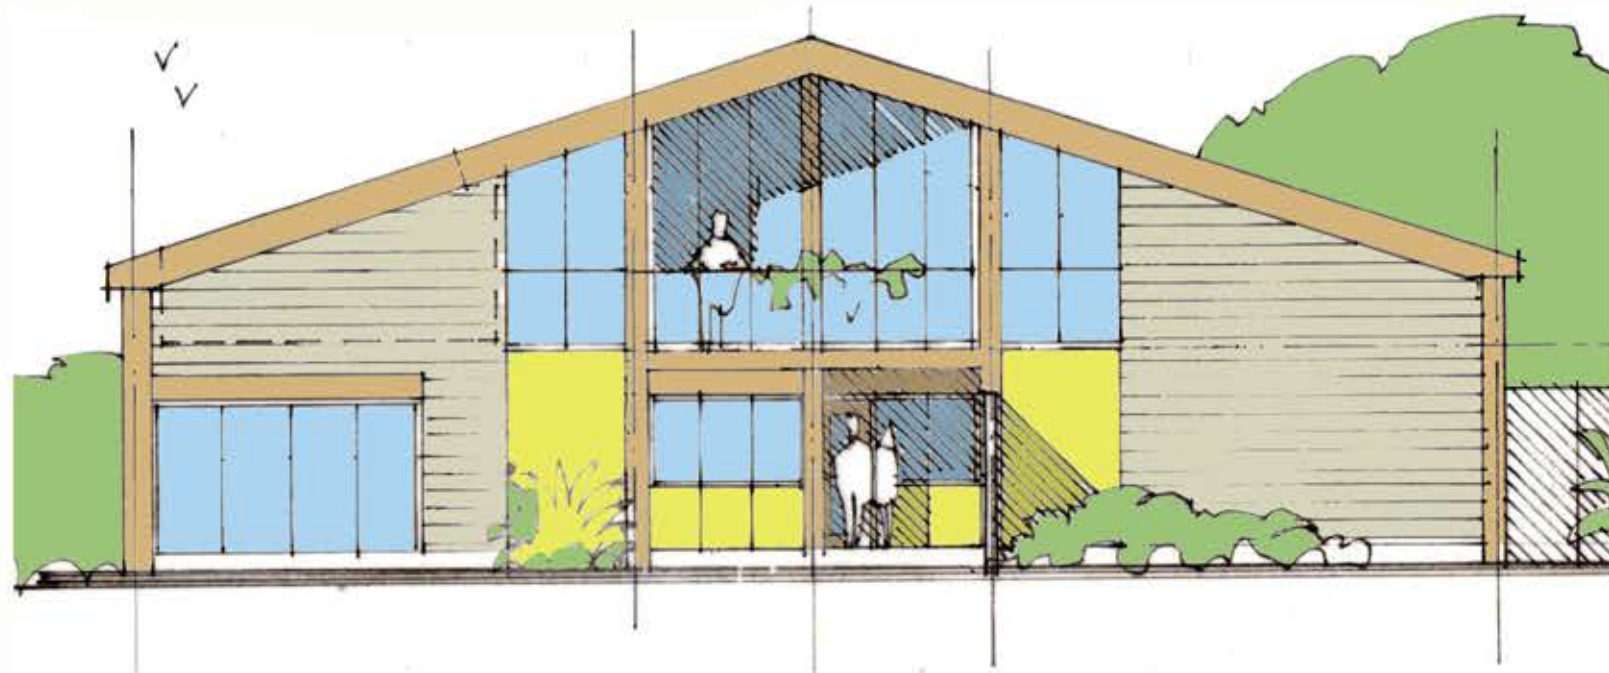

Section A

Front Elevation (South)

West Elevation A

Jon Boon Architect

10 Stanmore Road
Norwich NR7 0HB

T: 01603 470973
M: 07770 437700
jonboon@me.com

Project: Town Green Farm, Gt Ellingham
Client: Mr G Puttock

Section and Elevations
15-015 SK03A | 10-06-15 | A3 | 1:100