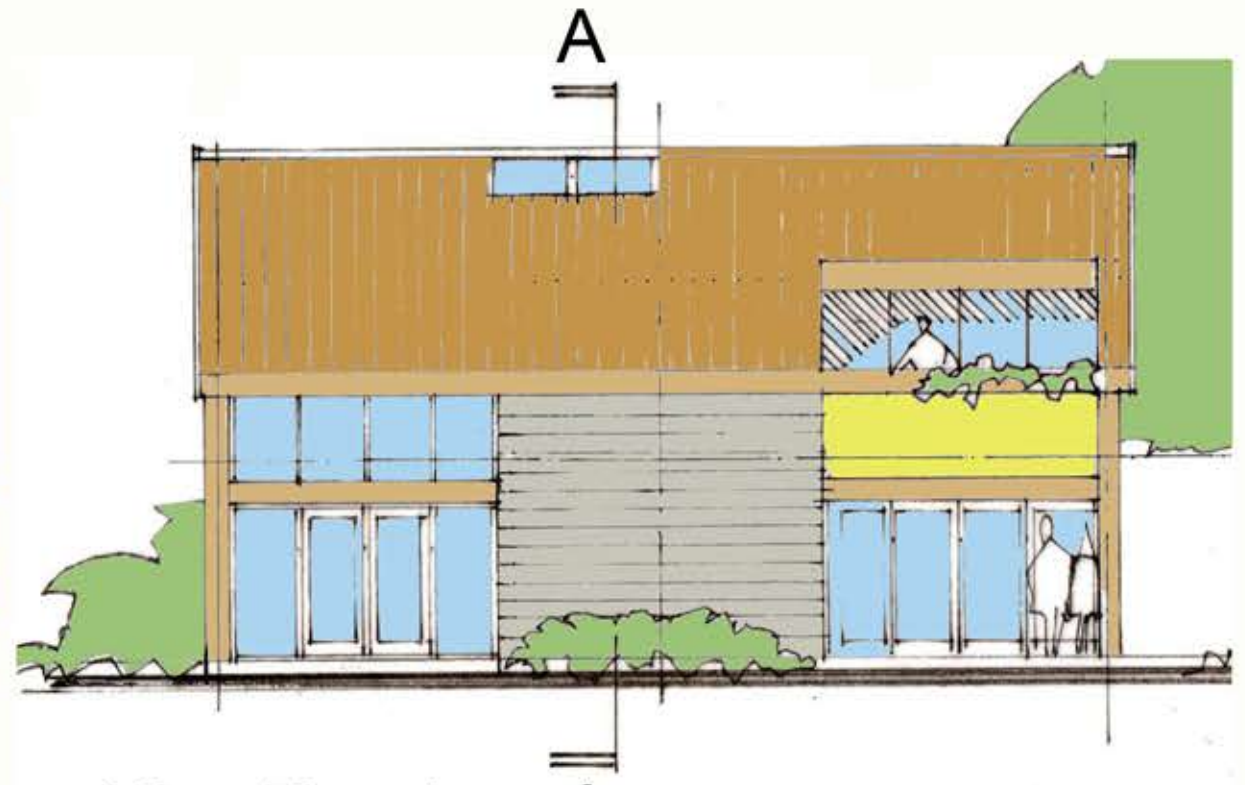

Section A

Front Elevation (South)

West Elevation A

Jon Boon Architect

10 Stanmore Road
Norwich NR7 0HB

T: 01603 470973
M: 07770 437700
jonboon@me.com

Project: Town Green Farm, Gt Ellingham
Client: Mr G Puttock

Section and Elevations
15-015 SK03A | 10-06-15 | A3 | 1:100